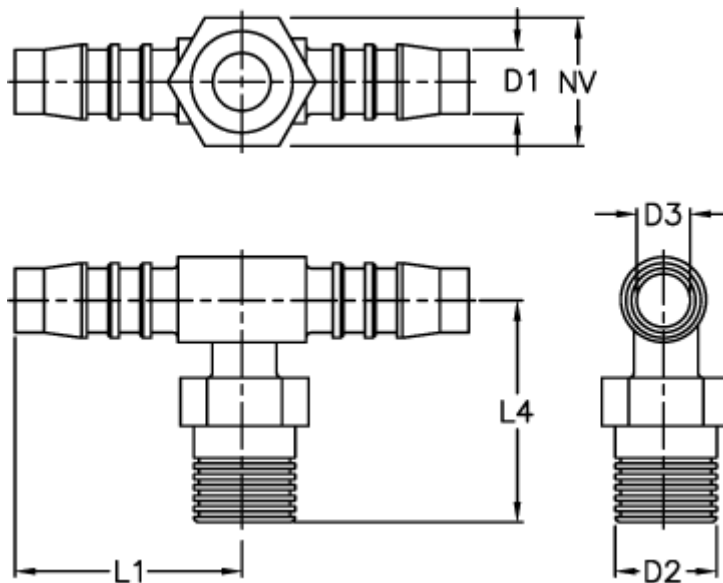

Article number: 027208911008

Description: Norma hose coupling TES 8 / R1/4

Measures

D1 = 8

D2 = R1/4

D3 = 5.6

L1 = 33.0

L4 = 27.5

NV = 14